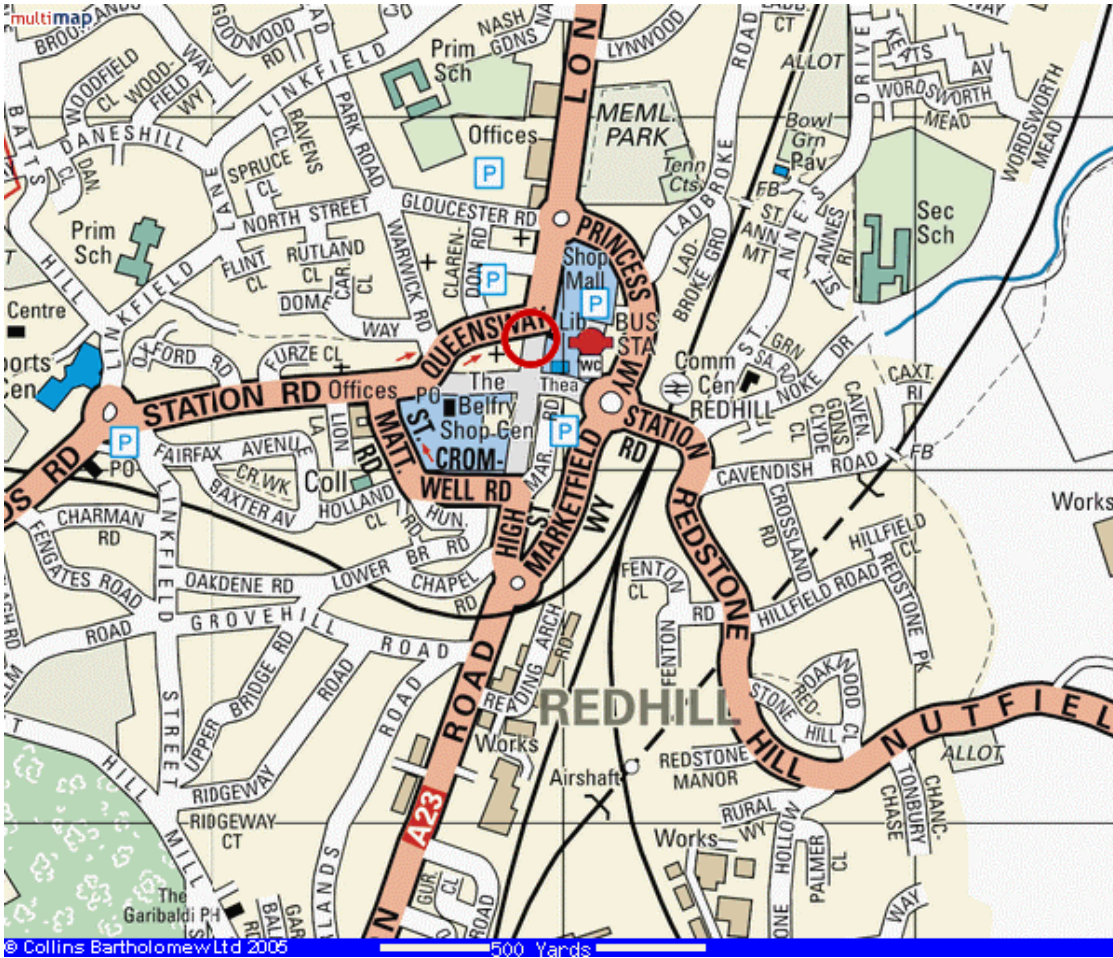

How To Find ESRA

We are situated on the 2nd floor of Rawlinson House, 9 London Road, Redhill.

This is indicated on the map by the circle.

We are opposite the Warwick Quadrant, above the St. Catherine's Hospice Charity Shop, and adjacent to the Job Centre.

Entry is via an entry-phone system.

There are various public car parks available.

Any problems with finding us call on the usual number 01737 772115.